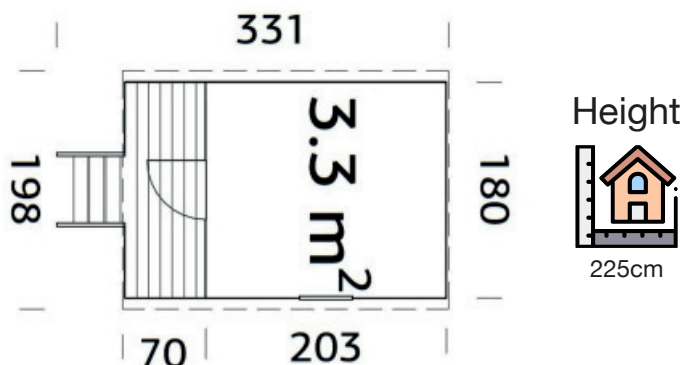

**KANSAS CITY 2**

This fantastic Kansas City 2 Playhouse comes with a curved stylish roof which brings a quirky theme to your garden. It is constructed on top of stilts which adds additional adventure to your children's' experience. The playhouse is accessed by climbing a couple of steps to the veranda, making it a great entrance to the playhouse which is 1.8m x 2.03m in size. Overall, the dimensions required, excluding the area for the steps, is 1.8m x 2.73m / 5ft 11 ins x 9ft.

180 x 203cm

19mm

5.2m³

3.3m²

51 x 124cm

37 x 43cm

16mm

16mm

70cm

**FULL SPECIFICATION**

<b>CABIN SIZE:</b>	180 x 203cm x 225cm
<b>WALL THICKNESS:</b>	19mm
<b>VOLUME:</b>	5.2m³
<b>AREA:</b>	3.3m²
<b>DOOR OPENING:</b>	51 x 124cm
<b>WINDOW OPENING:</b>	37 x 43cm
<b>FLOORS BOARDS:</b>	16mm
<b>ROOF BOARDS:</b>	16mm
<b>ROOF OVERHANG:</b>	70cm
<b>UNDER PLANNING:</b>	No